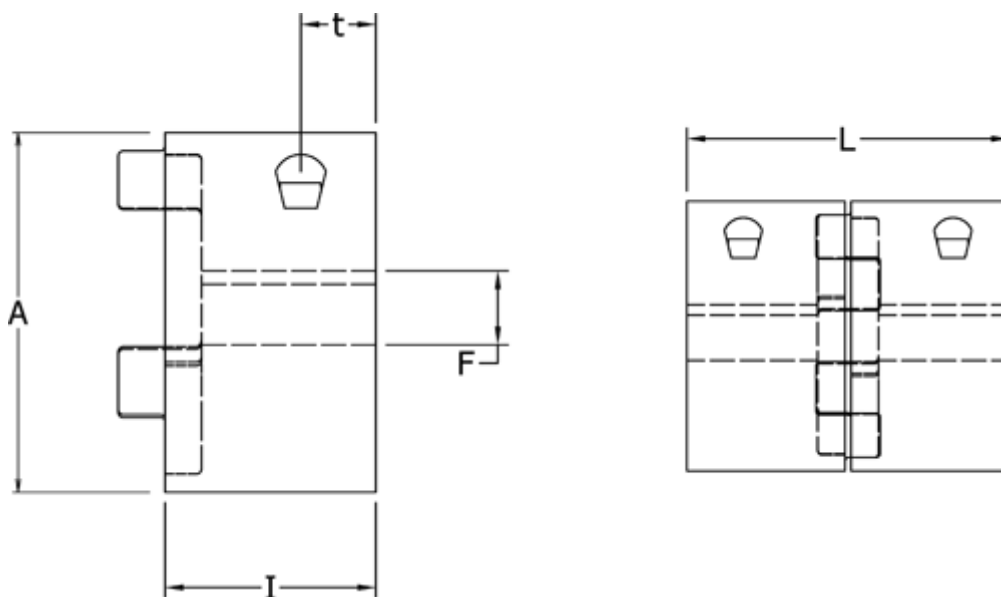

Article number: 3335038M018

Description: Clamping Hub Klonex ES 38/45
ALU Aluminium, Bore 18H7 mm

Measures

A = 80
F = 18
I = 45
L = 114
t = 16.0